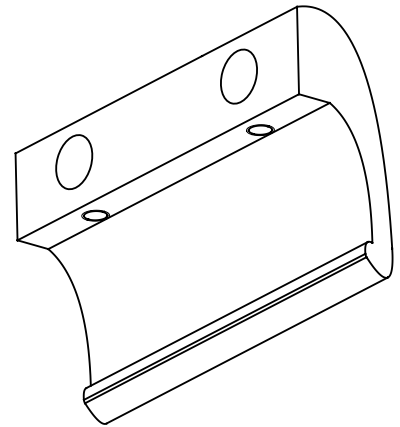

ALUMINUM PULL HANDLE

- Material: Aluminum
- Assembly: Concealed screw connection

FINISH COLORS

White

Silver

Titanium

Bronze

Brown