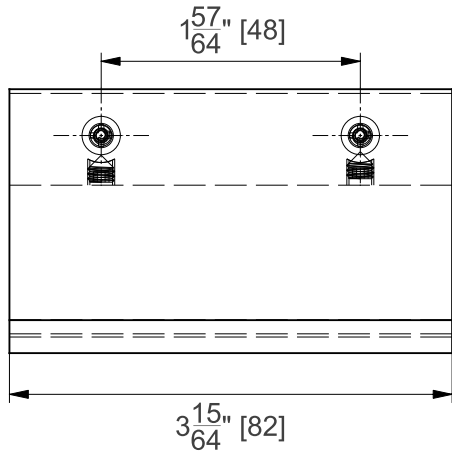

ALUMINUM PULL HANDLE

- Material: Aluminum
- Assembly: Concealed screw connection

FINISH COLORS

White

Silver

Titanium

Bronze

Brown