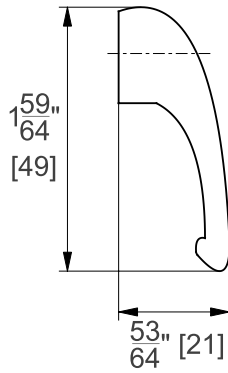

ALUMINUM PULL HANDLE

- Material: Aluminum
- Assembly: Concealed screw connection

FINISH COLORS

White

Silver

Titanium

Bronze

Brown

Black