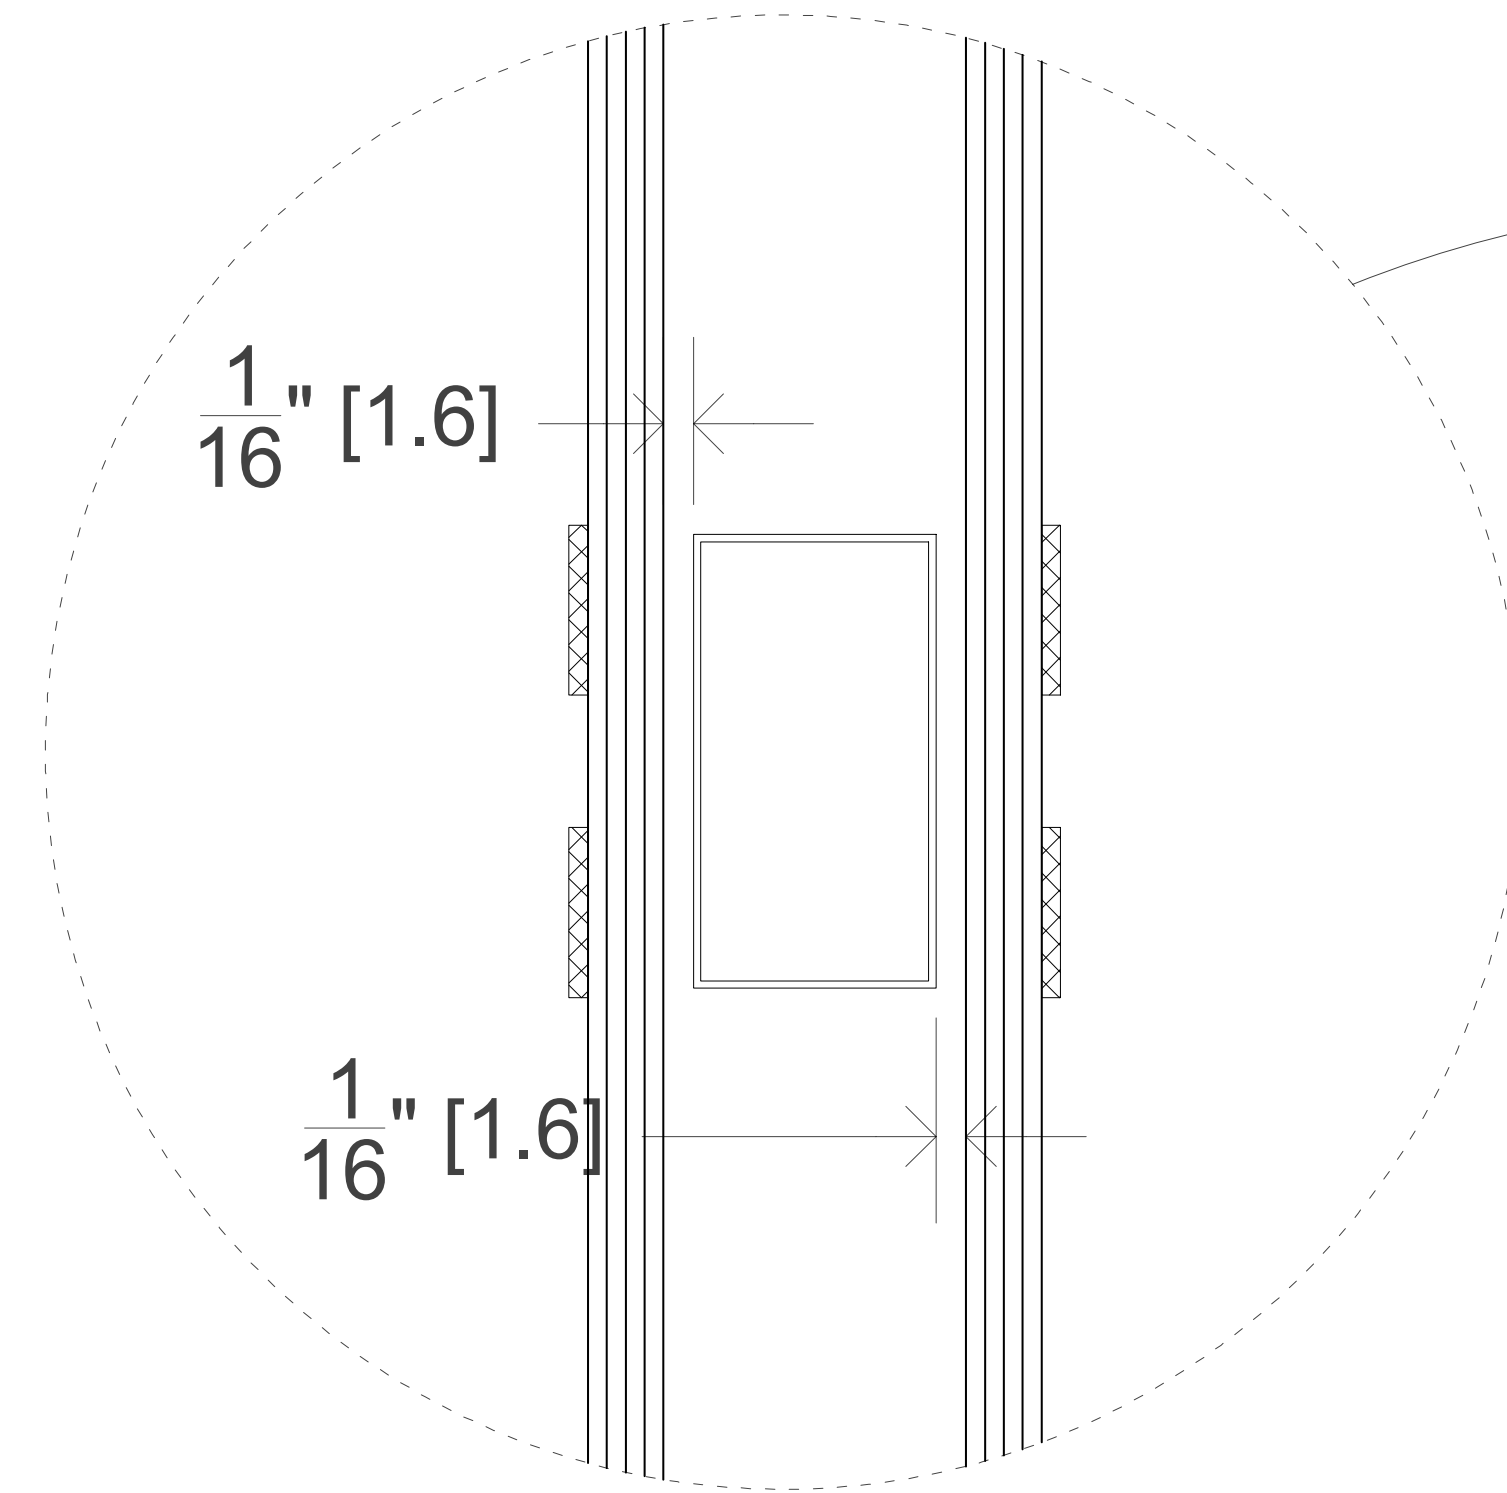

FRACTIONAL

TRADITIONAL

ELEGANT

ENGLAND

COLONIAL

PRAIRIE

BASIC CONFIGURATIONS

FROM GLASS TO DUPLEX SPACER
MIN GAP OF 1mm AND MAX GAP OF 3mm

SCALE: 30" = 1'-0"

SIMULATED DIVIDED LITES WITH SPACERS

STUCK-ON GRIDS

GRIDS IN-PANE

SCALE: 10" = 1'-0"

WINDOW GRID DETAILS

SCALE: 1'-3/4" = 1'-0"

NOTES

- ALL ELEVATIONS REPRESENT OUTSIDE VIEW.
- SECTION DETAILS SHOWING TRIPLE GLAZING OPTION. DOUBLE GLAZING ALSO AVAILABLE. REFER TO GLAZING SECTION
- MAXIMUM ARCADE IG UNIT WIDTH WITH SIMULATED DIVIDED LITES OR STUCK-ON GRIDS IS 1 1/8" [36mm]