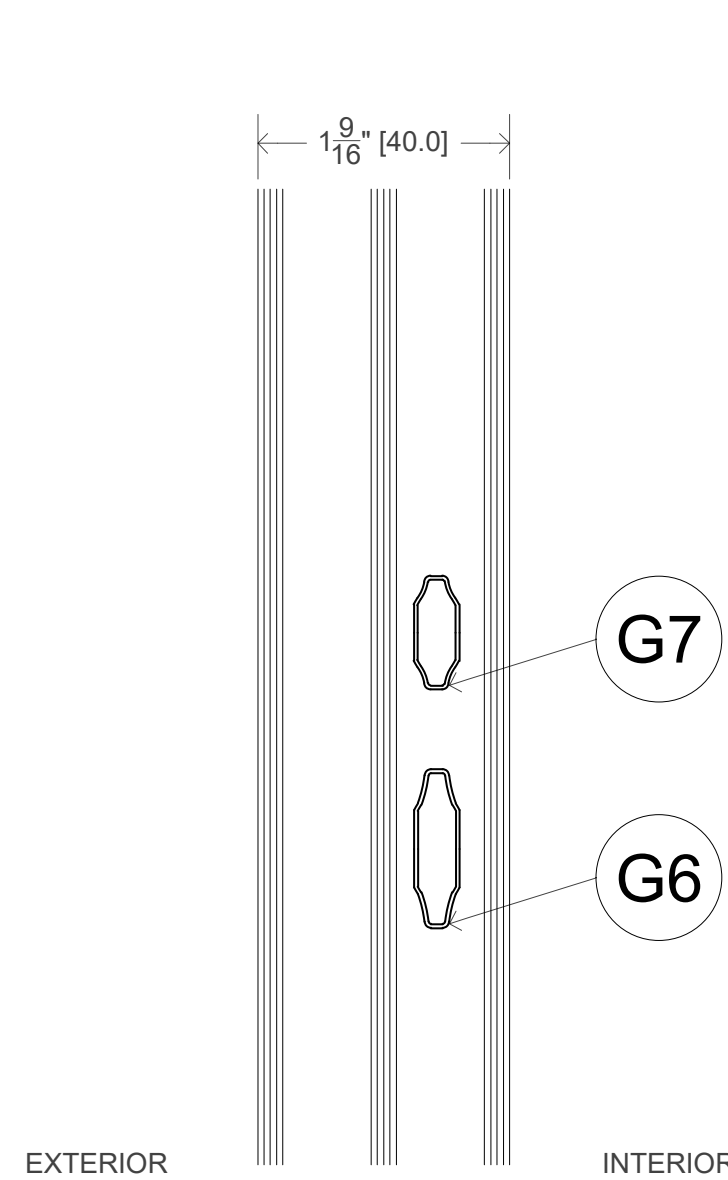

FRACTIONAL

TRADITIONAL

ELEGANT

ENGLAND

COLONIAL

PRAIRIE

BASIC CONFIGURATIONS

FROM GLASS TO DUPLEX SPACER
MIN GAP OF 1mm AND MAX GAP OF 3mm

SCALE: 30" = 1'-0"

SIMULATED DIVIDED LITES WITH SPACERS

STUCK-ON GRIDS

GRIDS IN-PANE

SCALE: 10" = 1'-0"

WINDOW GRID DETAILS

SCALE: 1'-3/4" = 1'-0"

NOTES

- ALL ELEVATIONS REPRESENT OUTSIDE VIEW.
- SECTION DETAILS SHOWING TRIPLE GLAZING OPTION. DOUBLE GLAZING ALSO AVAILABLE. REFER TO GLAZING SECTION
- MAXIMUM ARCADE IG UNIT WIDTH WITH SIMULATED DIVIDED LITES OR STUCK-ON GRIDS IS 1 1/8" [36mm]