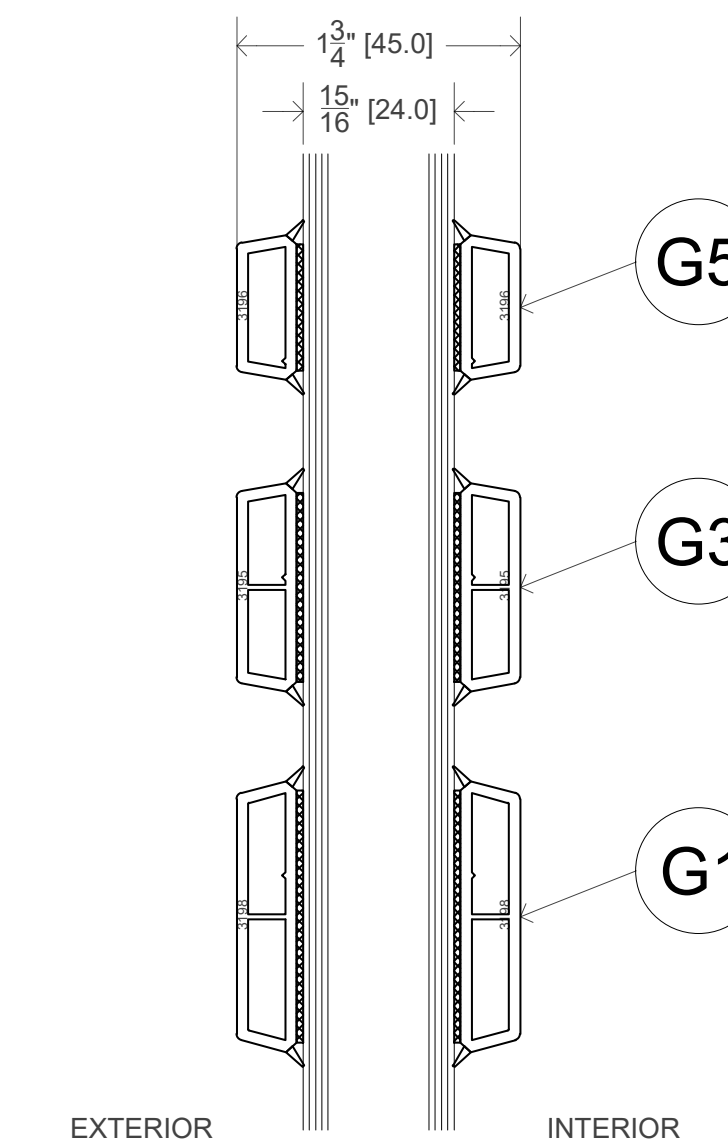

FRACTIONAL

TRADITIONAL

ELEGANT

ENGLAND

COLONIAL

PRAIRIE

BASIC CONFIGURATIONS

FROM GLASS TO DUPLEX SPACER
MIN GAP OF 1mm AND MAX GAP OF 3mm

SCALE: 30" = 1'-0"

SIMULATED DIVIDED LITES WITH SPACERS

STUCK-ON GRIDS

GRIDS IN-PANE

SCALE: 10" = 1'-0"

WINDOW GRID DETAILS

SCALE: 1'-3/4" = 1'-0"

NOTES

- ALL ELEVATIONS REPRESENT OUTSIDE VIEW.
- SECTION DETAILS SHOWING TRIPLE GLAZING OPTION. DOUBLE GLAZING ALSO AVAILABLE. REFER TO GLAZING SECTION
- MAXIMUM ARCADE IG UNIT WIDTH WITH SIMULATED DIVIDED LITES OR STUCK-ON GRIDS IS 1 1/8" [36mm]