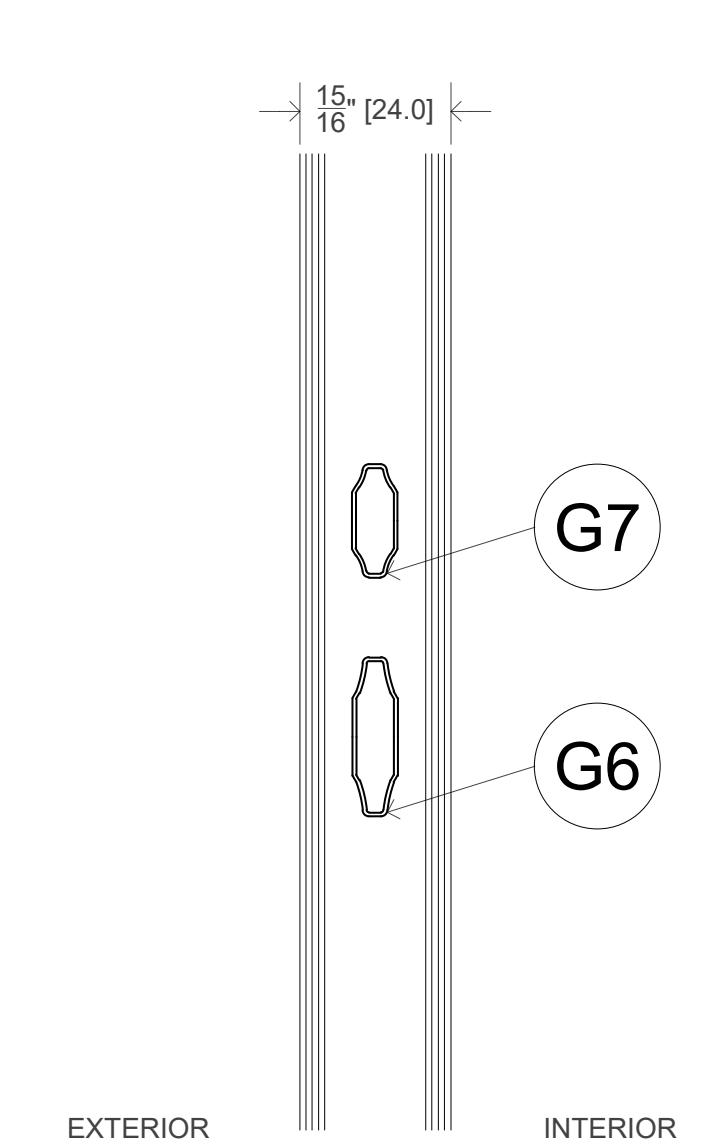

FRACTIONAL

TRADITIONAL

ELEGANT

ENGLAND

COLONIAL

PRAIRIE

BASIC CONFIGURATIONS

FROM GLASS TO DUPLEX SPACER
MIN GAP OF 1mm AND MAX GAP OF 3mm

SCALE: 30" = 1'-0"

SIMULATED DIVIDED LITES WITH SPACERS

STUCK-ON GRIDS

GRIDS IN-PANE

SCALE: 10" = 1'-0"

WINDOW GRID DETAILS

SCALE: 1'-3/4" = 1'-0"

NOTES

- ALL ELEVATIONS REPRESENT OUTSIDE VIEW.
- SECTION DETAILS SHOWING TRIPLE GLAZING OPTION. DOUBLE GLAZING ALSO AVAILABLE. REFER TO GLAZING SECTION
- MAXIMUM ARCADE IG UNIT WIDTH WITH SIMULATED DIVIDED LITES OR STUCK-ON GRIDS IS 1 1/8" [36mm]