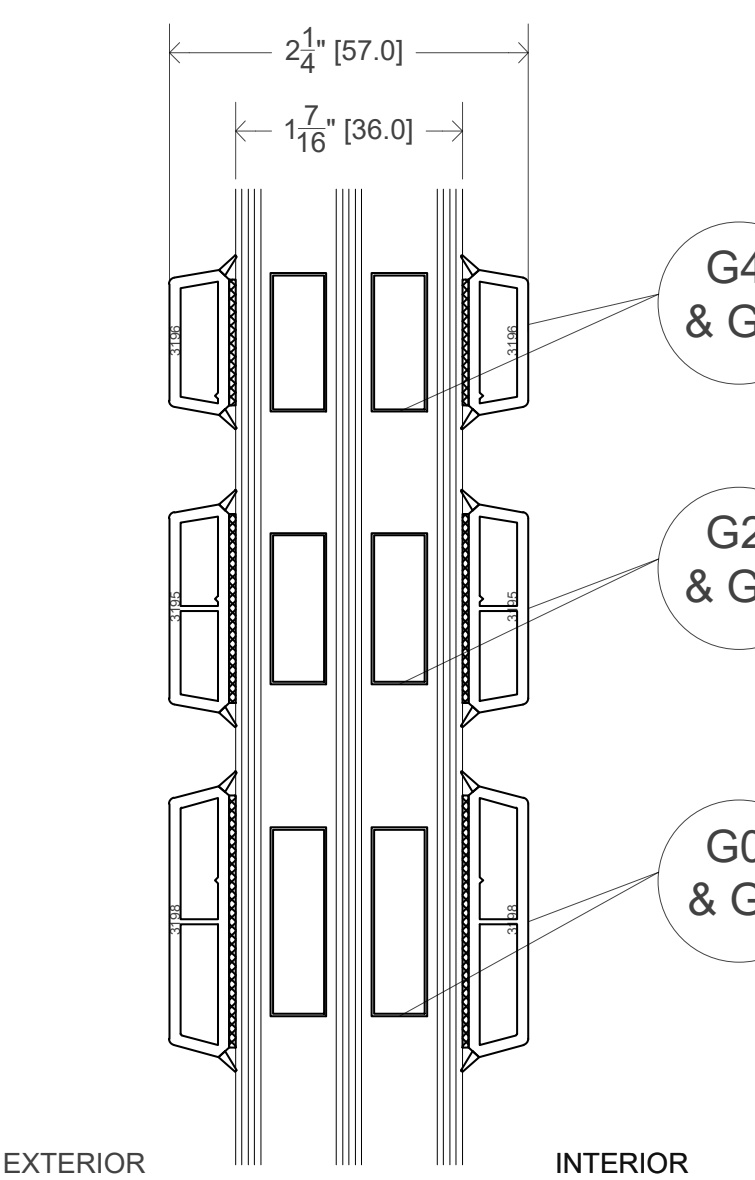

FRACTIONAL

TRADITIONAL

ELEGANT

ENGLAND

COLONIAL

PRAIRIE

BASIC CONFIGURATIONS

FROM GLASS TO DUPLEX SPACER
MIN GAP OF 1mm AND MAX GAP OF 3mm

SCALE: 30" = 1'-0"

SIMULATED DIVIDED LITES WITH SPACERS

STUCK-ON GRIDS

GRIDS IN-PANE

SCALE: 10" = 1'-0"

WINDOW GRID DETAILS

SCALE: 1'-3/4" = 1'-0"

NOTES

- ALL ELEVATIONS REPRESENT OUTSIDE VIEW.
- SECTION DETAILS SHOWING TRIPLE GLAZING OPTION. DOUBLE GLAZING ALSO AVAILABLE. REFER TO GLAZING SECTION
- MAXIMUM ARCADE IG UNIT WIDTH WITH SIMULATED DIVIDED LITES OR STUCK-ON GRIDS IS 1 1/8" [36mm]