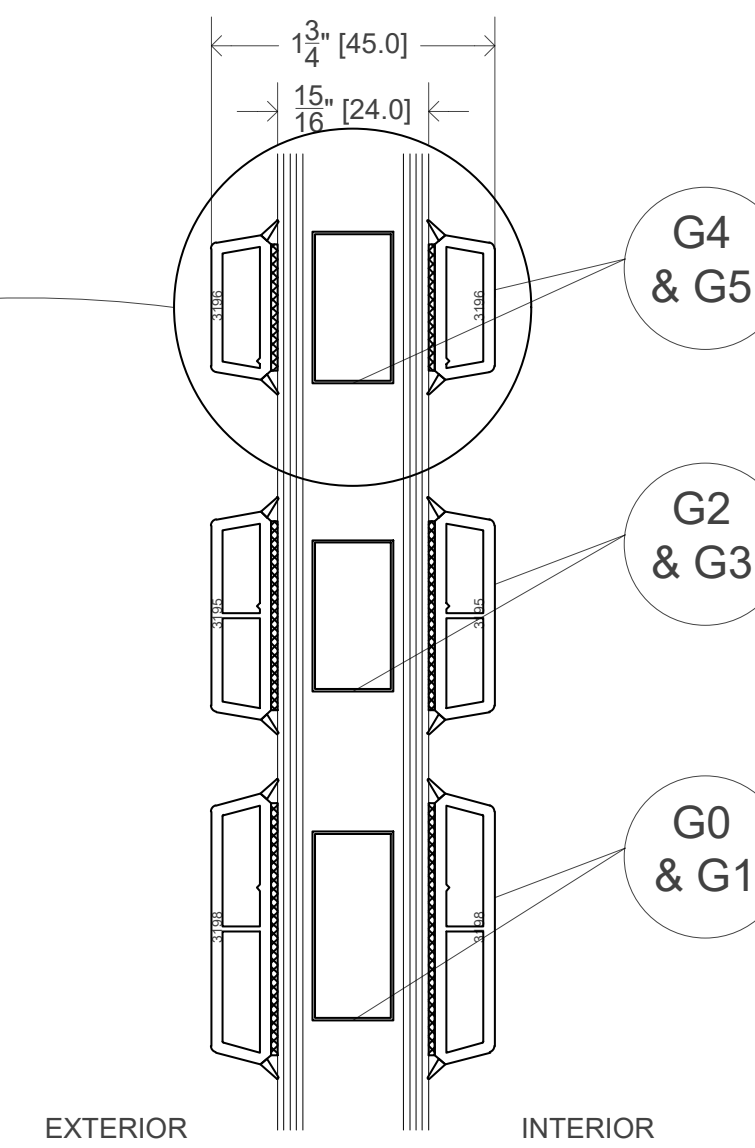

FRACTIONAL

TRADITIONAL

ELEGANT

ENGLAND

COLONIAL

PRAIRIE

BASIC CONFIGURATIONS

FROM GLASS TO DUPLEX SPACER
MIN GAP OF 1mm AND MAX GAP OF 3mm

SCALE: 30" = 1'-0"

SIMULATED DIVIDED LITES WITH SPACERS

STUCK-ON GRIDS

GRIDS IN-PANE

SCALE: 10" = 1'-0"

WINDOW GRID DETAILS

SCALE: 1'-3/4" = 1'-0"

NOTES

- ALL ELEVATIONS REPRESENT OUTSIDE VIEW.
- SECTION DETAILS SHOWING TRIPLE GLAZING OPTION. DOUBLE GLAZING ALSO AVAILABLE. REFER TO GLAZING SECTION
- MAXIMUM ARCADE IG UNIT WIDTH WITH SIMULATED DIVIDED LITES OR STUCK-ON GRIDS IS 1 1/8" [36mm]