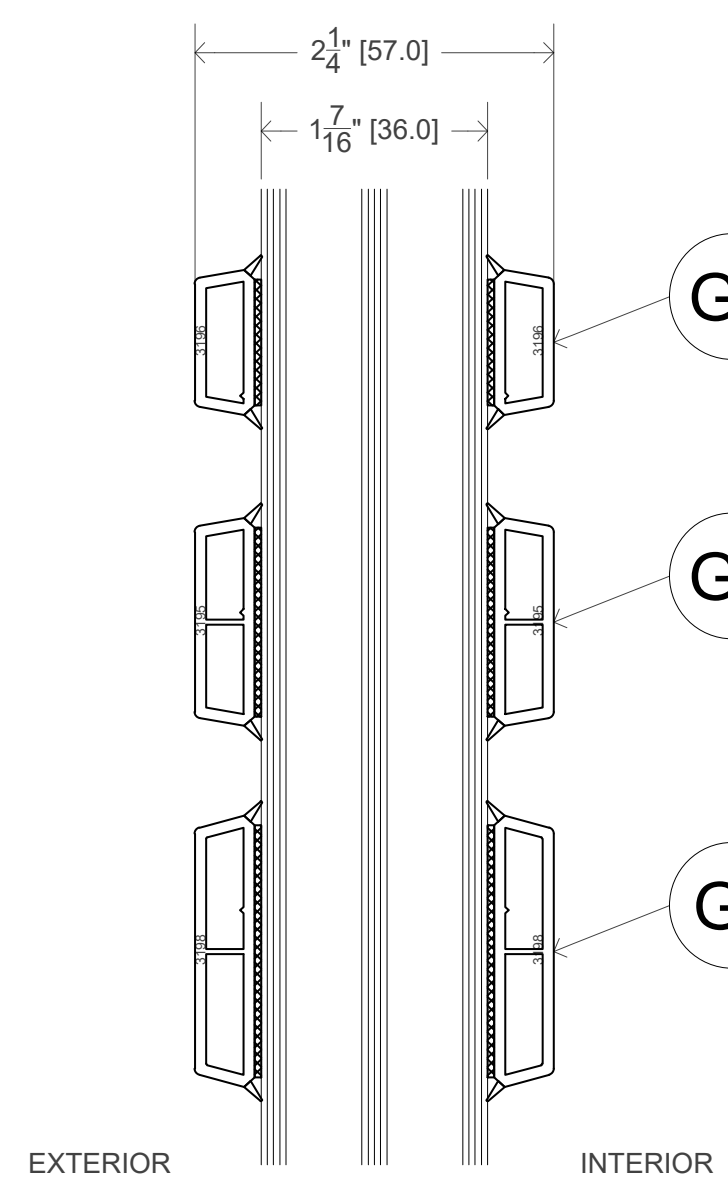

FRACTIONAL

TRADITIONAL

ELEGANT

ENGLAND

COLONIAL

PRAIRIE

BASIC CONFIGURATIONS

FROM GLASS TO DUPLEX SPACER
MIN GAP OF 1mm AND MAX GAP OF 3mm

SCALE: 30" = 1'-0"

SIMULATED DIVIDED LITES WITH SPACERS

STUCK-ON GRIDS

GRIDS IN-PANE

SCALE: 10" = 1'-0"

WINDOW GRID DETAILS

SCALE: 1'-3/4" = 1'-0"

NOTES

- ALL ELEVATIONS REPRESENT OUTSIDE VIEW.
- SECTION DETAILS SHOWING TRIPLE GLAZING OPTION. DOUBLE GLAZING ALSO AVAILABLE. REFER TO GLAZING SECTION
- MAXIMUM ARCADE IG UNIT WIDTH WITH SIMULATED DIVIDED LITES OR STUCK-ON GRIDS IS 1 1/8" [36mm]