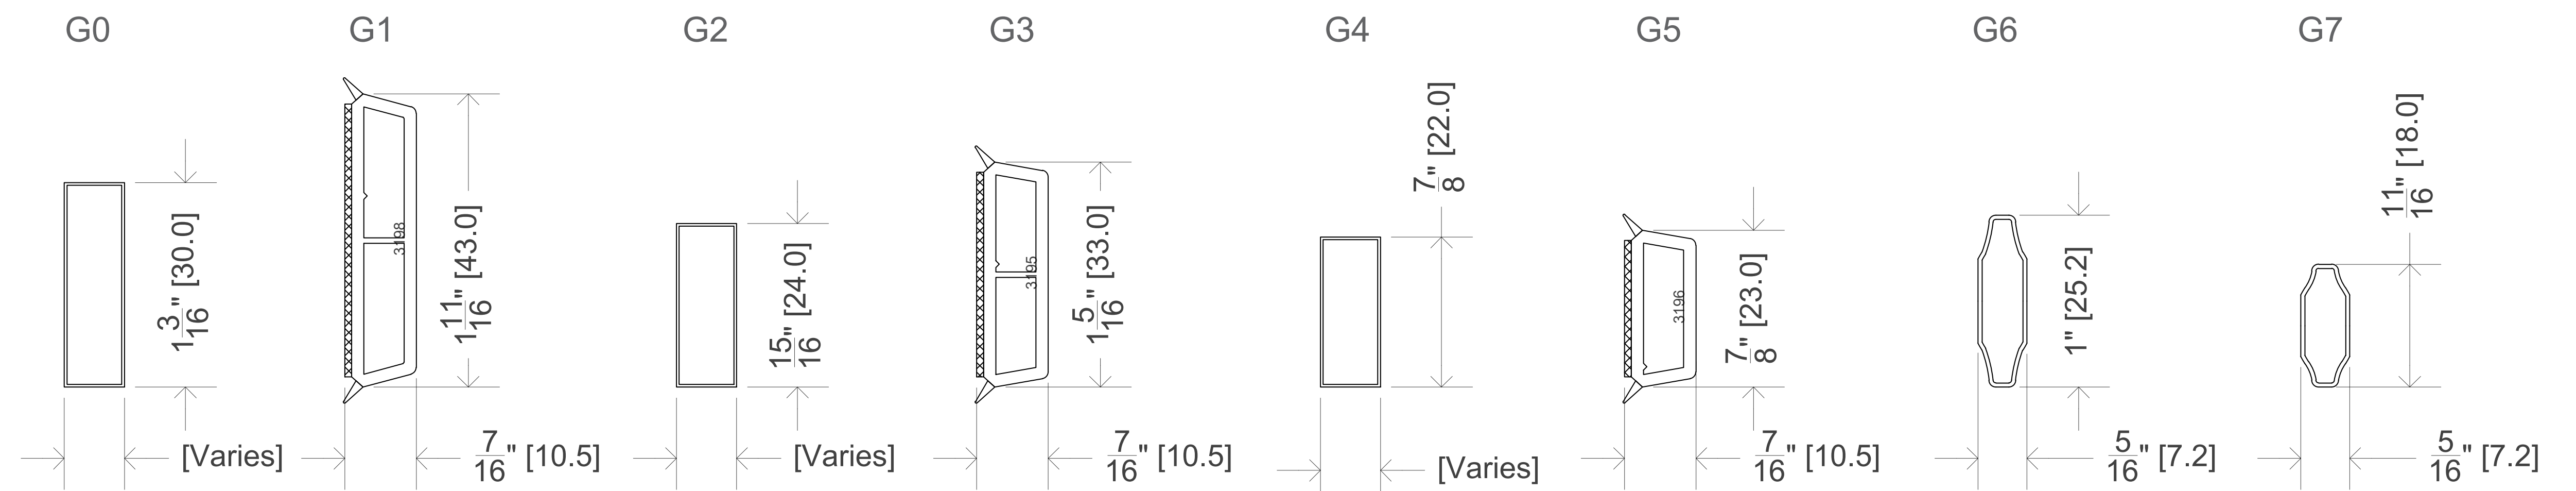

FRACTIONAL

TRADITIONAL

ELEGANT

ENGLAND

COLONIAL

PRAIRIE

BASIC CONFIGURATIONS

FROM GLASS TO DUPLEX SPACER
MIN GAP OF 1mm AND MAX GAP OF 3mm

SCALE: 30" = 1'-0"

SIMULATED DIVIDED LITES WITH SPACERS

STUCK-ON GRIDS

GRIDS IN-PANE

SCALE: 10" = 1'-0"

WINDOW GRID DETAILS

SCALE: 1'-3/4" = 1'-0"

NOTES

- ALL ELEVATIONS REPRESENT OUTSIDE VIEW.
- SECTION DETAILS SHOWING TRIPLE GLAZING OPTION. DOUBLE GLAZING ALSO AVAILABLE. REFER TO GLAZING SECTION
- MAXIMUM ARCADE IG UNIT WIDTH WITH SIMULATED DIVIDED LITES OR STUCK-ON GRIDS IS 1 1/8" [36mm]