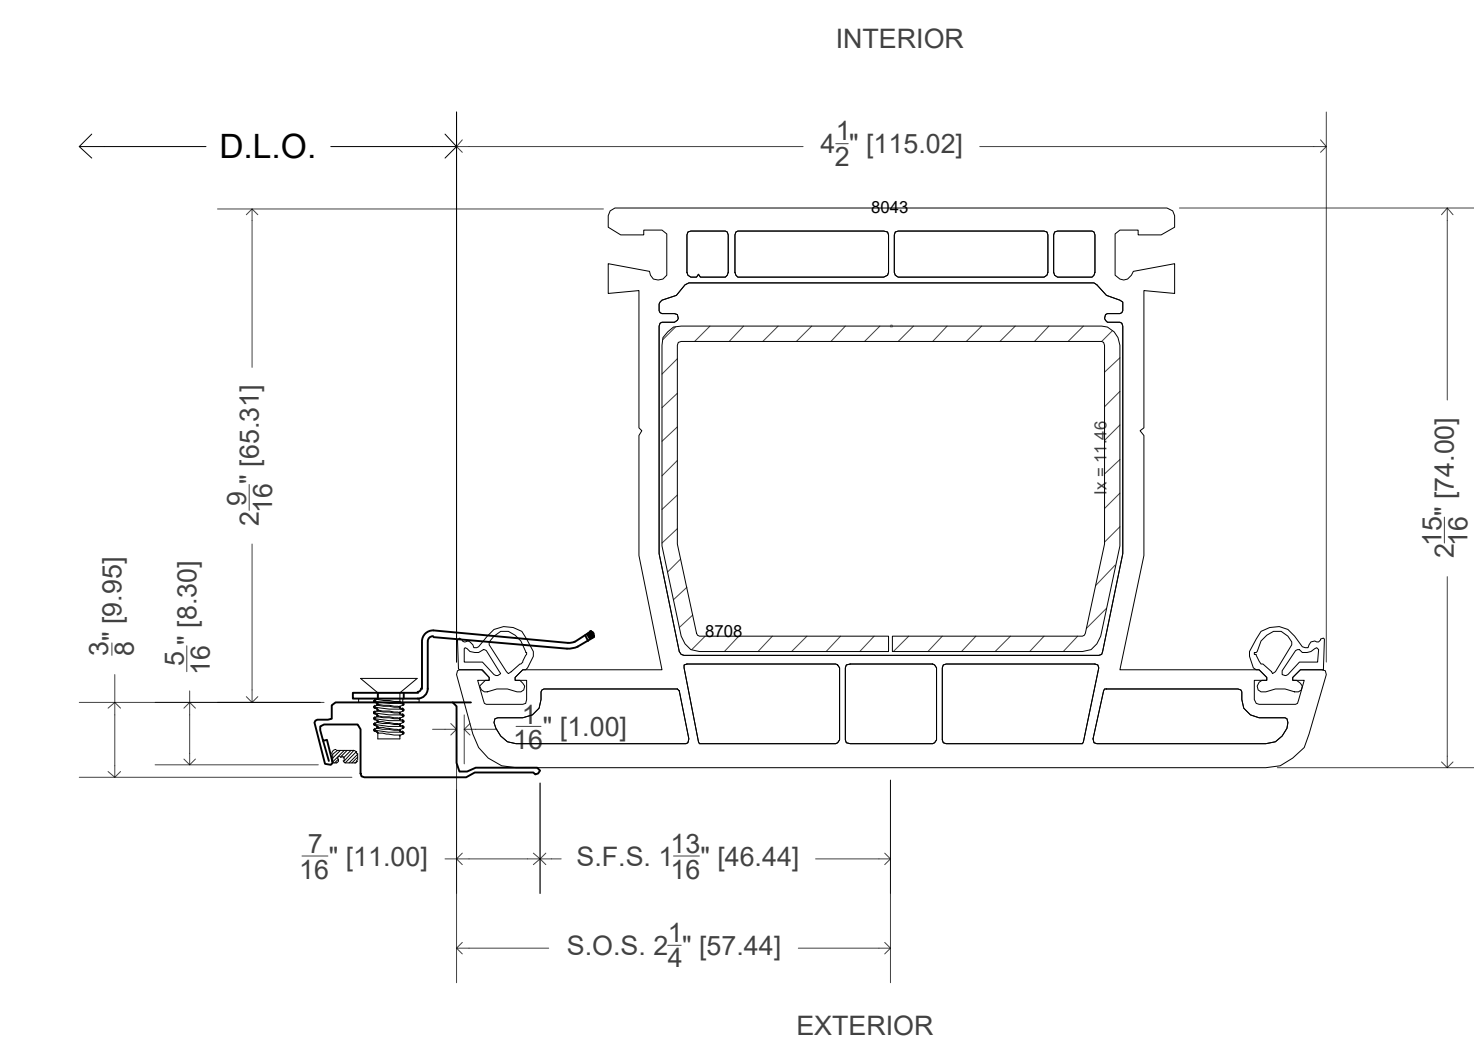

1 FIXED SCREEN FRAME PROFILE
SCALE 18" = 1' - 0"

2 CLIP TO FIXED SCREEN SCREW
SCALE 18" = 1' - 0"

FIXED SCREEN INSTALLED IN CW OPERABLE WINDOW
SCALE 5" = 1' - 0"

3 SCREEN CLIP PROFILE - TOP & SIDE VIEW
SCALE 18" = 1' - 0"

FIXED SCREEN @ WINDOW JAMB PROFILE
SCALE 1'-0" = 1' - 0"

FIXED SCREEN @ INTEGRAL MULLION 8037 & 8040 PROFILES
SCALE 1'-0" = 1' - 0"

FIXED SCREEN @ INTEGRAL MULLION 8043 PROFILE
SCALE 1'-0" = 1' - 0"