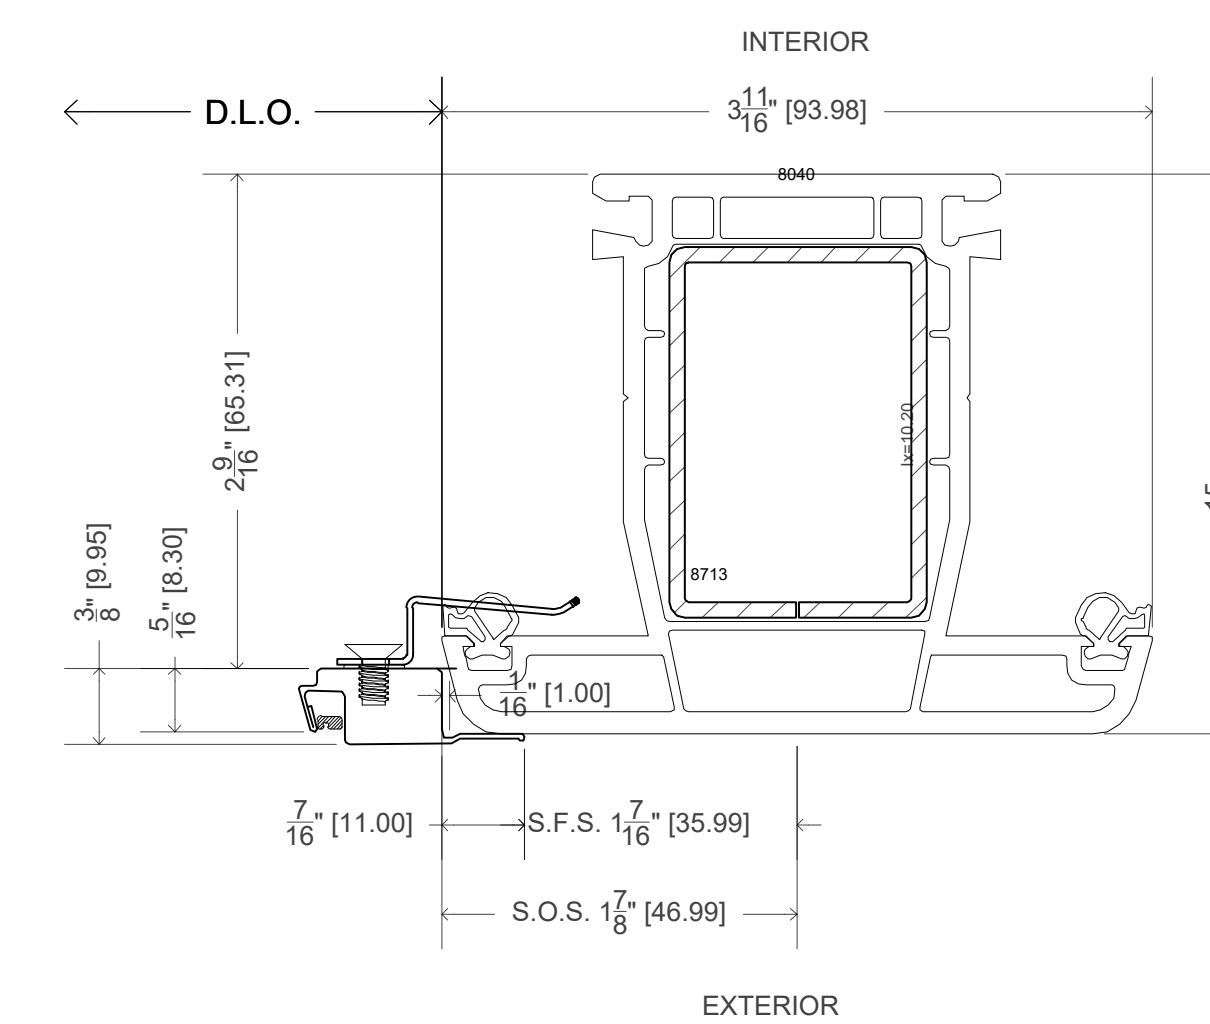

1 FIXED SCREEN FRAME PROFILE
SCALE 18" = 1' - 0"

2 CLIP TO FIXED SCREEN SCREW
SCALE 18" = 1' - 0"

FIXED SCREEN INSTALLED IN CW OPERABLE WINDOW
SCALE 5" = 1' - 0"

3 SCREEN CLIP PROFILE - TOP & SIDE VIEW
SCALE 18" = 1' - 0"

FIXED SCREEN @ WINDOW JAMB PROFILE
SCALE 1'-0" = 1' - 0"

FIXED SCREEN @ INTEGRAL MULLION 8037 & 8040 PROFILES
SCALE 1'-0" = 1' - 0"

FIXED SCREEN @ INTEGRAL MULLION 8043 PROFILE
SCALE 1'-0" = 1' - 0"