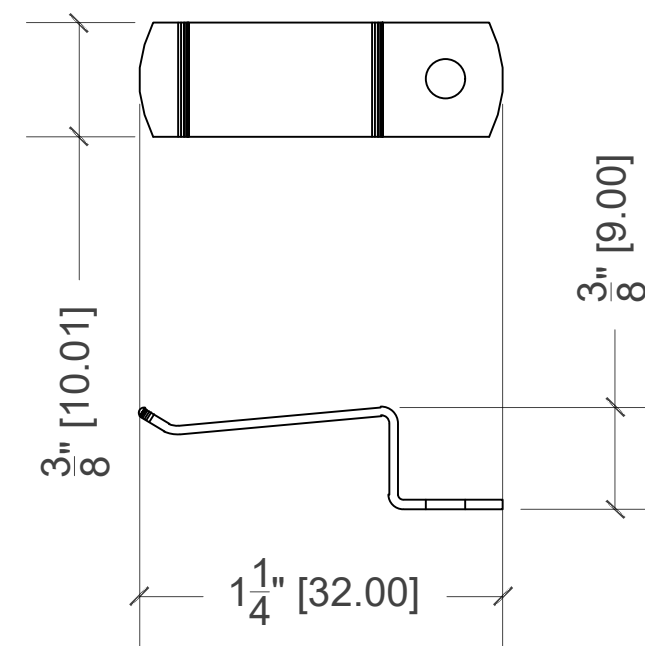

1 FIXED SCREEN FRAME PROFILE
SCALE 18" = 1' - 0"

2 CLIP TO FIXED SCREEN SCREW
SCALE 18" = 1' - 0"

FIXED SCREEN INSTALLED IN CW OPERABLE WINDOW
SCALE 5" = 1' - 0"

3 SCREEN CLIP PROFILE - TOP & SIDE VIEW
SCALE 18" = 1' - 0"

FIXED SCREEN @ WINDOW JAMB PROFILE
SCALE 1'-0" = 1' - 0"

FIXED SCREEN @ INTEGRAL MULLION 8037 & 8040 PROFILES
SCALE 1'-0" = 1' - 0"

FIXED SCREEN @ INTEGRAL MULLION 8043 PROFILE
SCALE 1'-0" = 1' - 0"