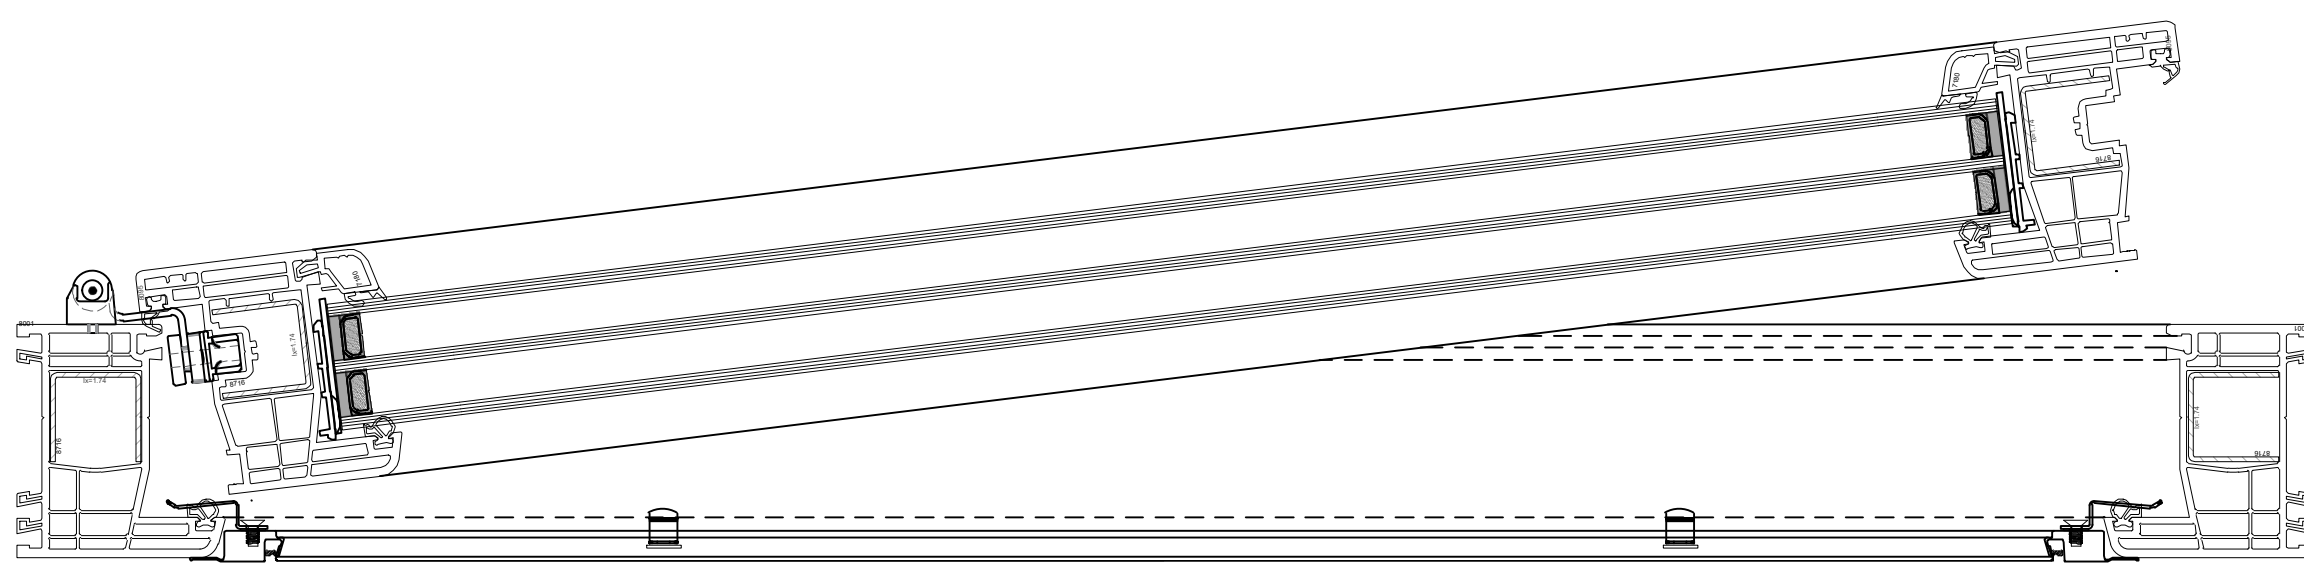

1 FIXED SCREEN FRAME PROFILE
SCALE 18" = 1' - 0"

2 CLIP TO FIXED SCREEN SCREW
SCALE 18" = 1' - 0"

FIXED SCREEN INSTALLED IN CW OPERABLE WINDOW
SCALE 5" = 1' - 0"

3 SCREEN CLIP PROFILE - TOP & SIDE VIEW
SCALE 18" = 1' - 0"

FIXED SCREEN @ WINDOW JAMB PROFILE
SCALE 1'-0" = 1' - 0"

FIXED SCREEN @ INTEGRAL MULLION 8037 & 8040 PROFILES
SCALE 1'-0" = 1' - 0"

FIXED SCREEN @ INTEGRAL MULLION 8043 PROFILE
SCALE 1'-0" = 1' - 0"