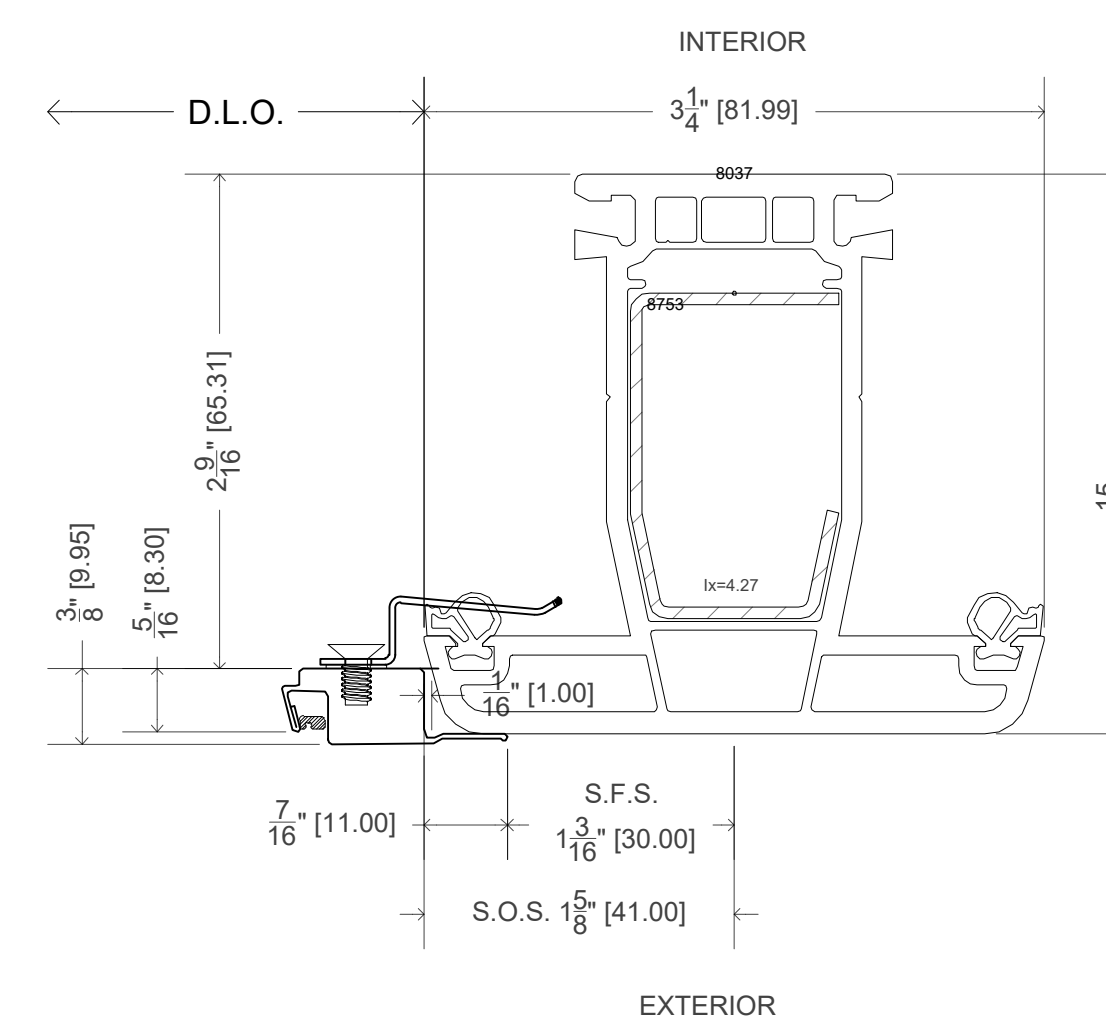

1 FIXED SCREEN FRAME PROFILE
SCALE 18" = 1' - 0"

2 CLIP TO FIXED SCREEN SCREW
SCALE 18" = 1' - 0"

FIXED SCREEN INSTALLED IN CW OPERABLE WINDOW
SCALE 5" = 1' - 0"

3 SCREEN CLIP PROFILE - TOP & SIDE VIEW
SCALE 18" = 1' - 0"

FIXED SCREEN @ WINDOW JAMB PROFILE
SCALE 1'-0" = 1' - 0"

FIXED SCREEN @ INTEGRAL MULLION 8037 & 8040 PROFILES
SCALE 1'-0" = 1' - 0"

FIXED SCREEN @ INTEGRAL MULLION 8043 PROFILE
SCALE 1'-0" = 1' - 0"