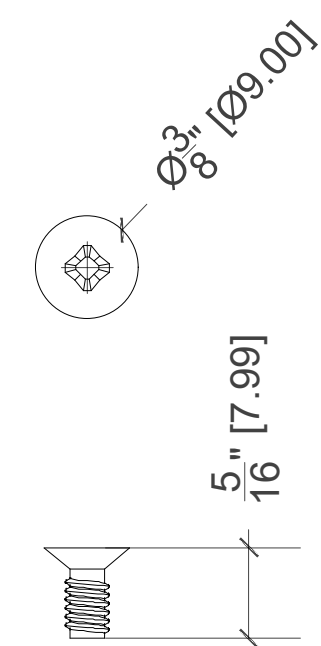

1 FIXED SCREEN FRAME PROFILE
SCALE 18" = 1' - 0"

2 CLIP TO FIXED SCREEN SCREW
SCALE 18" = 1' - 0"

FIXED SCREEN INSTALLED IN CW OPERABLE WINDOW
SCALE 5" = 1' - 0"

3 SCREEN CLIP PROFILE - TOP & SIDE VIEW
SCALE 18" = 1' - 0"

FIXED SCREEN @ WINDOW JAMB PROFILE
SCALE 1'-0" = 1' - 0"

FIXED SCREEN @ INTEGRAL MULLION 8037 & 8040 PROFILES
SCALE 1'-0" = 1' - 0"

FIXED SCREEN @ INTEGRAL MULLION 8043 PROFILE
SCALE 1'-0" = 1' - 0"