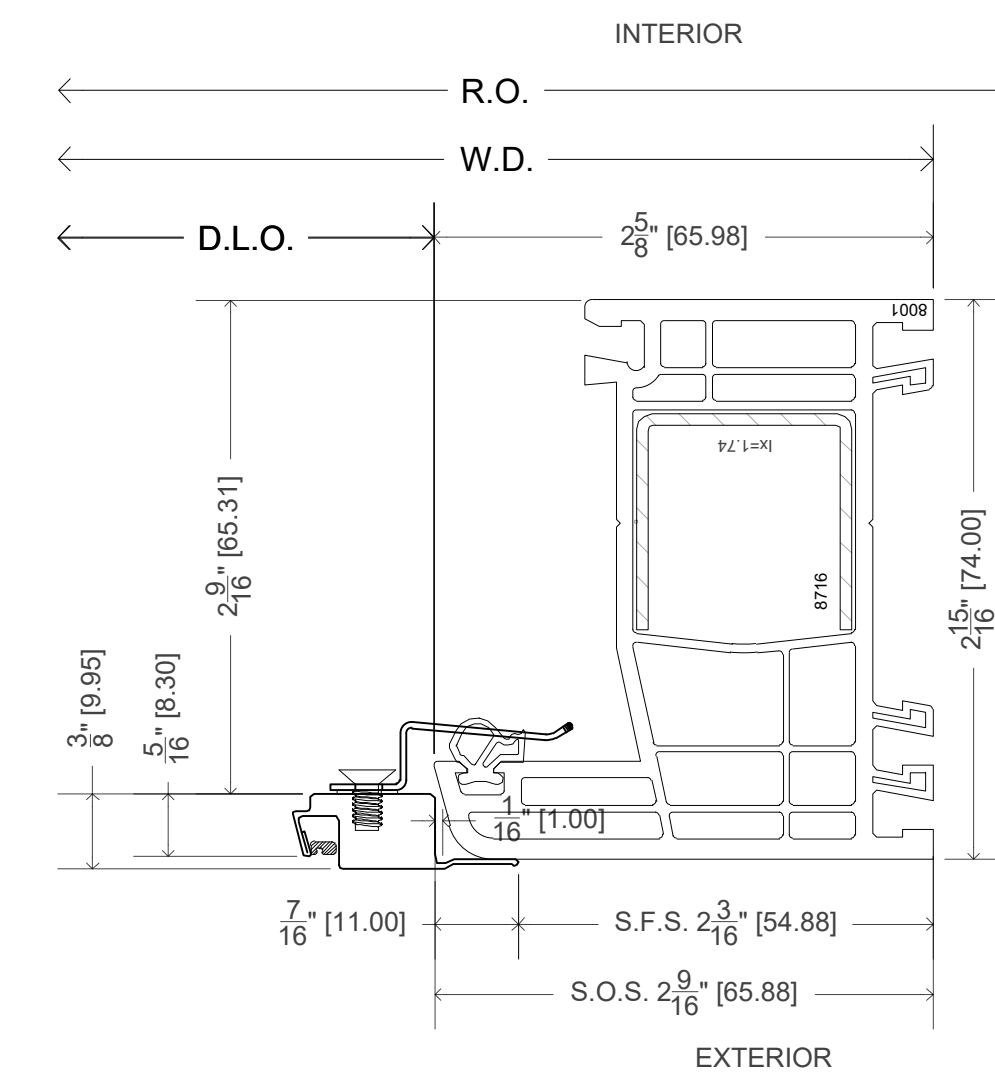

1 FIXED SCREEN FRAME PROFILE
SCALE 18" = 1' - 0"

2 CLIP TO FIXED SCREEN SCREW
SCALE 18" = 1' - 0"

FIXED SCREEN INSTALLED IN CW OPERABLE WINDOW
SCALE 5" = 1' - 0"

3 SCREEN CLIP PROFILE - TOP & SIDE VIEW
SCALE 18" = 1' - 0"

FIXED SCREEN @ WINDOW JAMB PROFILE
SCALE 1'-0" = 1' - 0"

FIXED SCREEN @ INTEGRAL MULLION 8037 & 8040 PROFILES
SCALE 1'-0" = 1' - 0"

FIXED SCREEN @ INTEGRAL MULLION 8043 PROFILE
SCALE 1'-0" = 1' - 0"